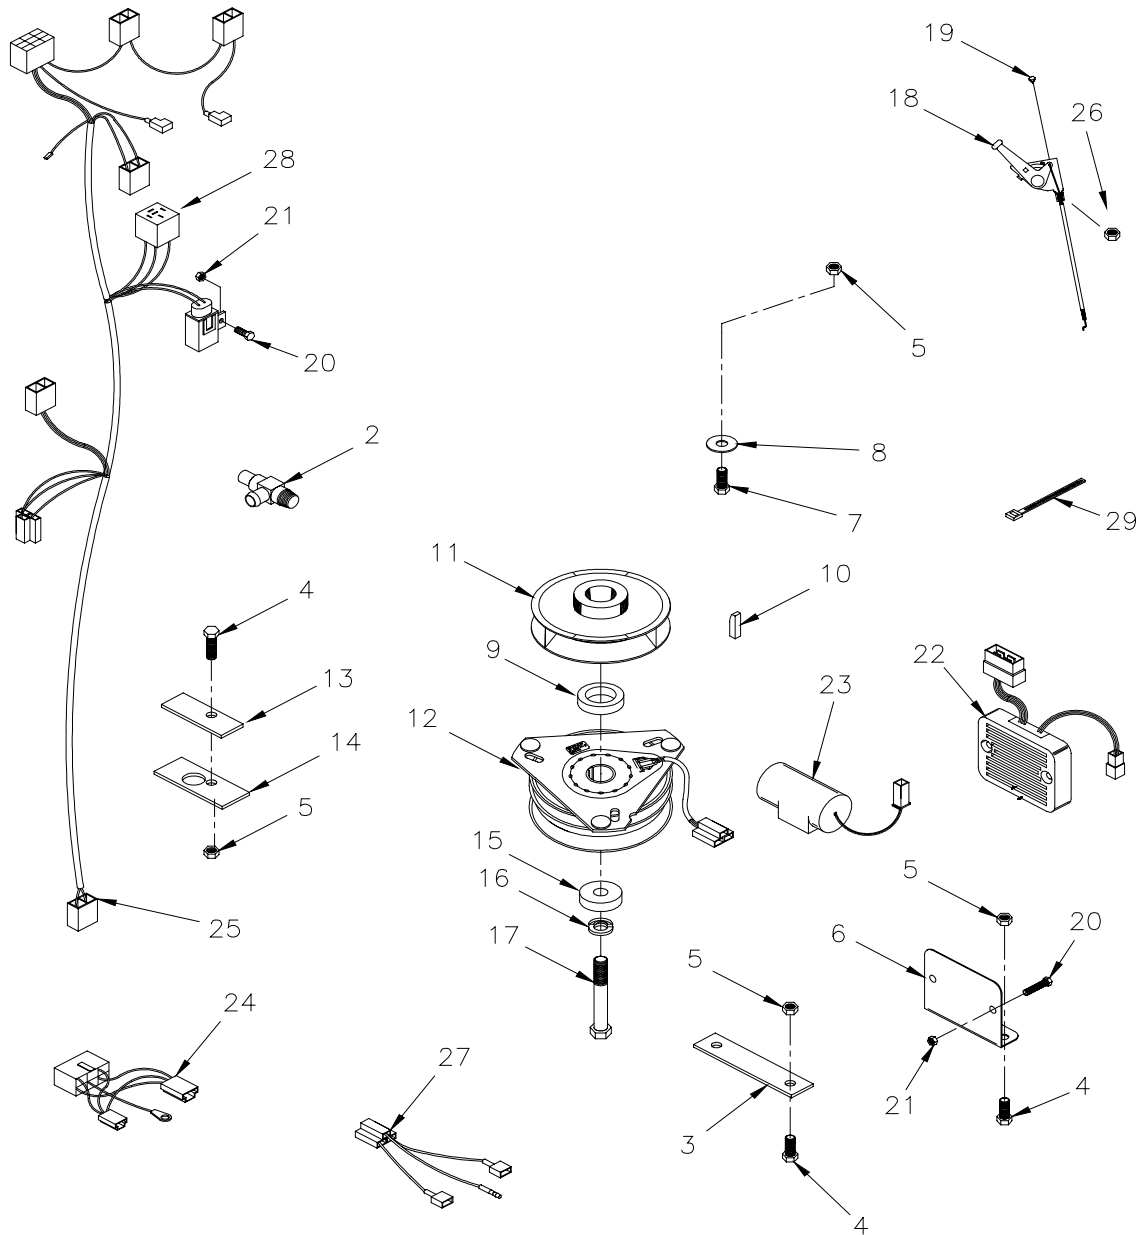

36" Super Surfer Engine

Kawasaki Recoil/Manual Components

36" Super Surfer Engine

Kawasaki Recoil/Manual Components

Ref. No.	Part No.	Description	Qty.
NS - 1		Engine - 15H.P. KAW RECOIL	
NS - 1		Engine - 17H.P. KAW RECOIL	
2	D28123	Oil Drain Valve	1
3	D32070	Capacitor Mount	1
4	D14145	5/16"-18 X 1" HHCS	5
5	D14081	5/16"-18 Nylon Nut	13
6	D32071	Module Mount	1
7	D14147	5/16"-18 X 1-1/2" HHCS	4
8	D14206	5/16" Split Lock Washer	4
9	D13010	Spacer	1
10	D18145	Key, sq. - 1/4" taper	1
11	D18398	Pulley, 4"	1
12	D18000	Elec. Clutch	1
13	D12043	Support	1
14	D18068	Bumper, Rubber	1
15	D18056	Spacer	1
16	D14208	7/16" Split Lock Washer	1
17	D24023	7/16"-20 X 3" HHCS	1
18	D18411	Throttle Cable	1
19	D14233	10-24 X 3/4" PHPS	2
20	D14131	1/4"-20 X 1-1/2" HHCS	2
21	D14044	1/4"-20 Nylon Nut	5
22	D38051	Module	1
23	D38050	Capacitor	1
24	D38027	Module/Capacitor Pigtail	1
25	D18401	Kaw . Recoil/Manual Harness	1
26	D14124	10-24 Nylon Nut	2
27	D18342	Pigtail, Engine	1
28	D18052	Relay	2
29	D28160	Wire Tie	1