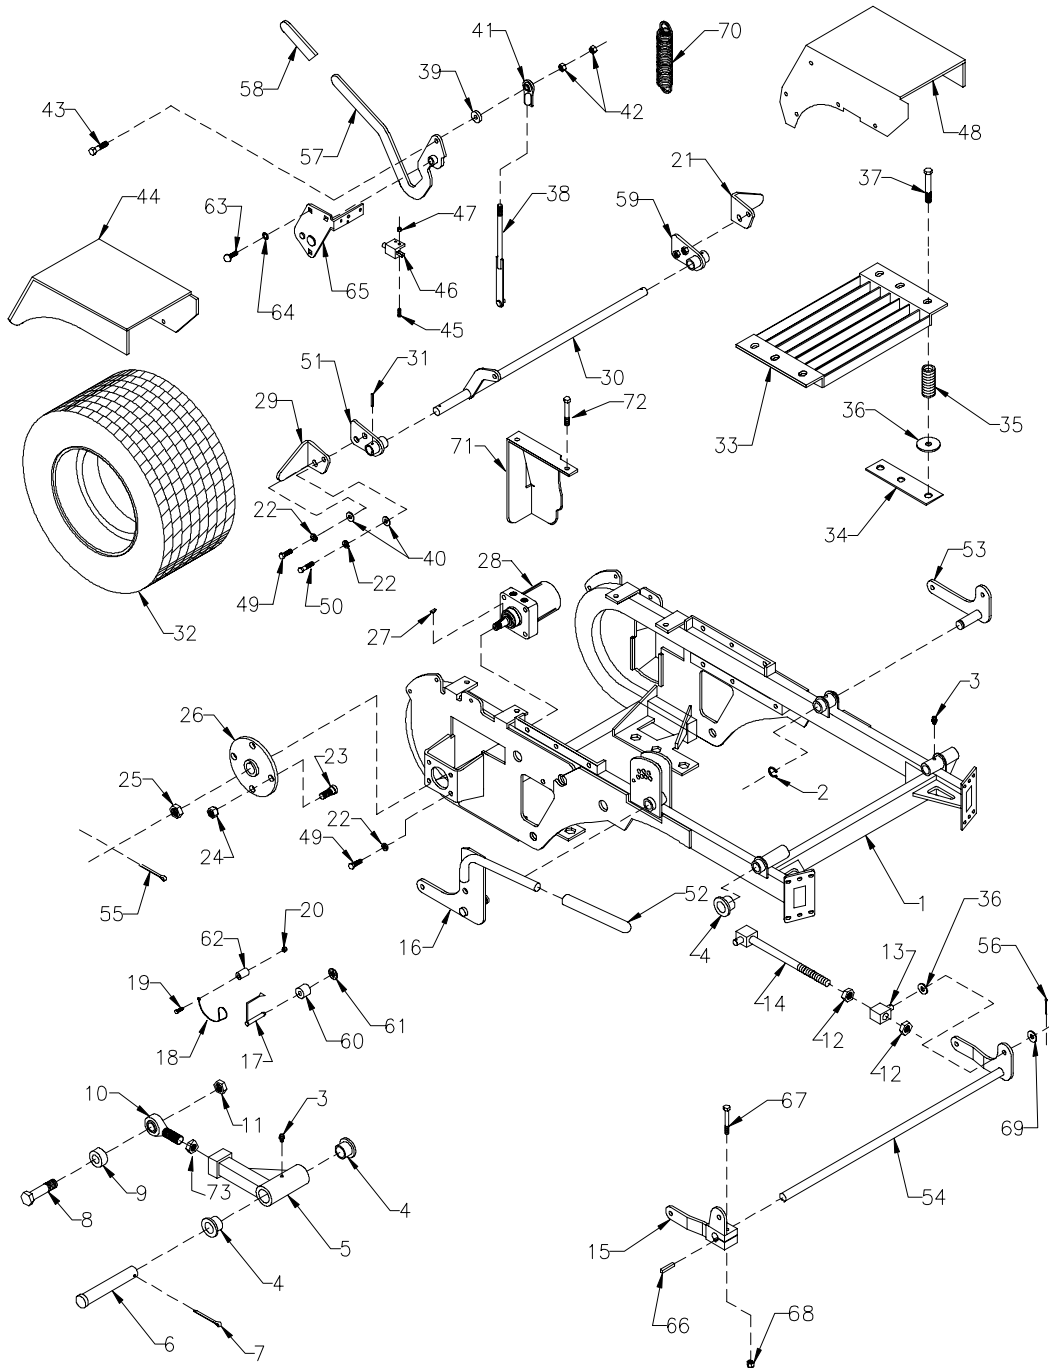

36" Super Surfer Frame

36" Super Surfer Frame

Ref. No.	Part No.	Description	Qty.	Ref. No.	Part No.	Description	Qty.
1	D16336	Frame, 36 (Includes Items 4,5,15,54, & 63)	1	37	D14061	1/2"-13 X3" H.H.C.S.	6
2	D14243	3/4" Retaining Ring	2	38	D15417	Brake Rod	1
3	D18058	1/4"- 20 Zerk Fitting	6	39	D14204	Washer	1
4	D18076	Bushing	8	40	D14046	3/8" Flat Washer	2
5	D15310	Thrust Arm	2	41	D28184	3/8" Rod End	1
6	D28024	Clevis Pin	2	42	D14010	3/8"-16 Nylon Nut	5
7	D28102	Cotter Pin	2	43	D14015	3/8"-16 x 1 1/2" H.H.C.S.	2
8	D24010	3/4"-16 x 3" H.H.C.S.	2	44	D15400	Fender, R.H.	1
9	D23031	Bushing	2	45	D14233	10-24X3/4" P.H.P.S.	2
10	D28084	Rod End	2	46	D18334	N.O./N.C. Switch	1
11	D24008	3/4"-16 Lock Nut	2	47	D14124	10-24 Nylon Nut	2
12	D24005	5/8"-11 Hex Nut	4	48	D15401	Fender, L.H.	1
13	D23049	Swivel	2	49	D14013	3/8"-16 x 1" H.H.C.S.	10
14	D15390	Lift Rod	2	50	D14014	3/8"-16 X 1-1/4" H.H.C.S.	1
15	D15382	R.H. Front Lift Arm	1	51	D15392	Brake Mount, R.H.	1
16	D15387	R.H. Rear Lift Arm	1	52	D18093	11" Grip	2
17	D18344	HOC Pin	2	53	D15388	L.H. Rear Lift Arm	1
18	D18345	Lanyard	2	54	D15383	L.H. Front Lift Arm	1
19	D14127	1/4"-20 X 3/4" H.H.C.S.	2	55	D14194	1/8" x 1 3/4" Cotter Pin	2
20	D14044	1/4"-20 Nylon Nut	2	56	D14107	Cotter Pin	4
21	D12495	Left Brake Arm	1	57	D15407	Brake Lever	1
22	D14121	3/8" Spring Lock Washer	8	58	D18079	Grip	1
23	D14215	Stud	8	59	D15393	Brake Mount, L.H.	1
24	D14192	Lug Nut	8	60	D13348	Spacer	1
25	D14193	Castle Nut	2	61	D44000	Push Lock Nut	1
26	D18110	Wheel Hub w/ Studs	2	62	D13323	Spacer	1
27	D18206	Key	2	63	D14008	3/8"-16 X 1 Carriage Bolt	3
28	D18311	Wheel Motor w/ Nut	2	64	D14267	3/8" Retainer	3
29	D12496	Right Brake Arm	1	65	D15406	Mount Brkt., Lever	1
30	D15391	Brake Shaft	1	66	D24013	3/8"-16 Lock Nut	2
31	D14231	5/32" X 1-1/4" Spring Pin	2	67	D14149	5/16-18X2 HHCS	1
32	D18400	Rear Wheel Assembly	2	68	D14205	5/16-18 Flange Nut	4
33	D15377	Foot Grating	1	69	D14248	1/2" Mach. Washer	4
34	D18346	Rubber Strip	2	70	D28025	Spring	1
35	D18111	Spring	6	71a	D15412	LH Motor Guard	1
36	D14105	1/2" Flat Washer	6	NS-71b	D15411	RH Motor Guard	1
				72	D14145	5/16"-18 1" HHCS	4
				73	D14164	3/4" Jam Nut	2